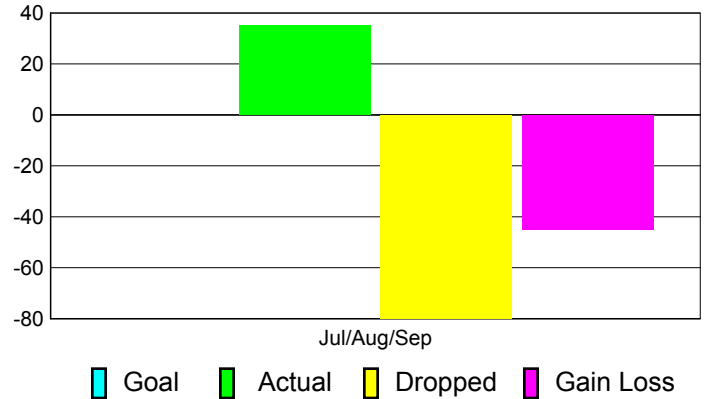

Membership Results 2011-2012

Goal, New, Dropped, Gain/Loss

Comparison of Membership Gain/Loss

Current Year Compared to the Previous Year